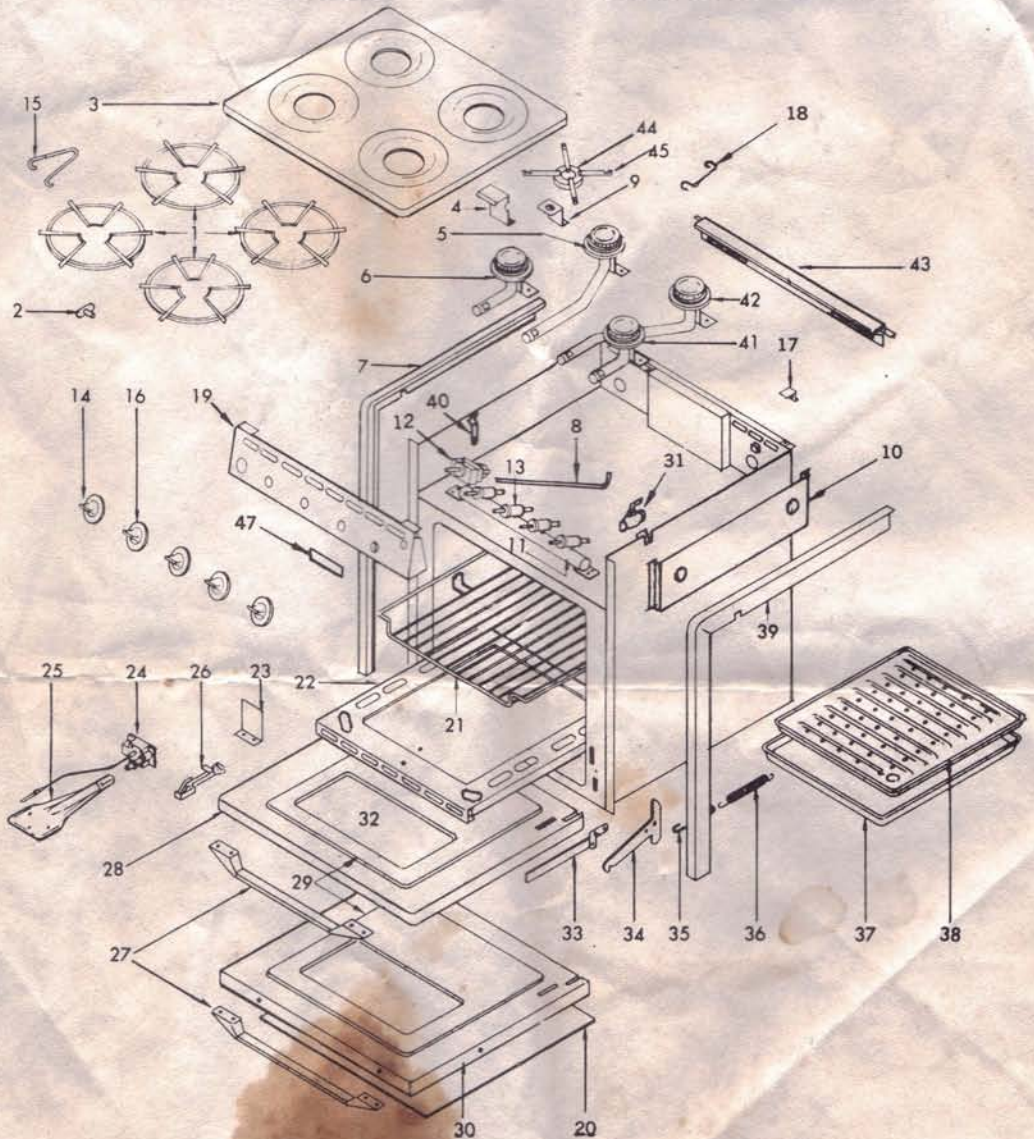

MAGIC CHEF[®]

SERVICE PARTS LIST

GAS RANGE BT16G & BT18G SERIES 3 & 4 BURNER MODELS

PARTS MAY BE PURCHASED
AT ANY OF THE FOLLOWING
LOCATIONS:

MAGIC CHEF, INC.
740 King Edward Ave., S.E.
Cleveland, Tennessee 37311
(615) 472-3371

HUGHES APPLIANCE
PARTS SUPPLY
12515 Venice Blvd.
Los Angeles, Calif. 90066
(213) 397-2117

TRAILER EQUIPMENT
DISTRIBUTORS
14561 Aurora Ave., North
Seattle, Wash. 98133
(206) 364-1020

KEY NO.	DESCRIPTION
1	Top grates
2	Tee nut (4)
3	Main top
4	Top pilot shield
5	Left rear burner
6	Left front burner
7	Left side trim
8	Pilot tube
9	Top pilot support
10	Heat shield
11	Manifold pipe
12	Thermostat (all models)
13	Top burner valve
14	Thermostat dial
15	Grate clip
16	Top burner knobs - Front
17	Main top rear spring
18	Flashtube hold down clip
19	Manifold panel
20	Front glass
21	Half union
22	Oven rack
23	Oven bottom
24	Broiler pan stop
25	Oven burner
26	Oven burner Air Shutter
27	Oven pilot
28	Oven door handle
29	Oven door panel
30	Oven door liner ass'y
31	Glass door frame
32	Shutoff valve (Suffix "S" Model)
33	Window ass'y
34	Door hinge ass'y R.H. or L.H.
35	Spring hinge arm
36	Oven door spring hook
37	Door spring
38	Broiler pan
39	Broiler pan insert
40	Side trim - Right
41	Main top hold down clip
42	Right front burner
43	Right rear burner
44	Flue deflector
45	Lighter cup ass'y
46	Flashtube extension
47	Thermostat inlet fitting
48	Name plate
49	Indicator button

KEY NO.	DESCRIPTION
25	Oven burner
26	Oven burner Air Shutter
27	Oven pilot
28	Oven door handle
29	Oven door panel
30	Oven door liner ass'y
31	Glass door frame
32	Shutoff valve (Suffix "S" Model)
33	Window ass'y
34	Door hinge ass'y R.H. or L.H.
35	Spring hinge arm
36	Oven door spring hook
37	Door spring
38	Broiler pan
39	Broiler pan insert
40	Side trim - Right
41	Main top hold down clip
42	Right front burner
43	Right rear burner
44	Flue deflector
45	Lighter cup ass'y
46	Flashtube extension
47	Thermostat inlet fitting
48	Name plate
49	Indicator button